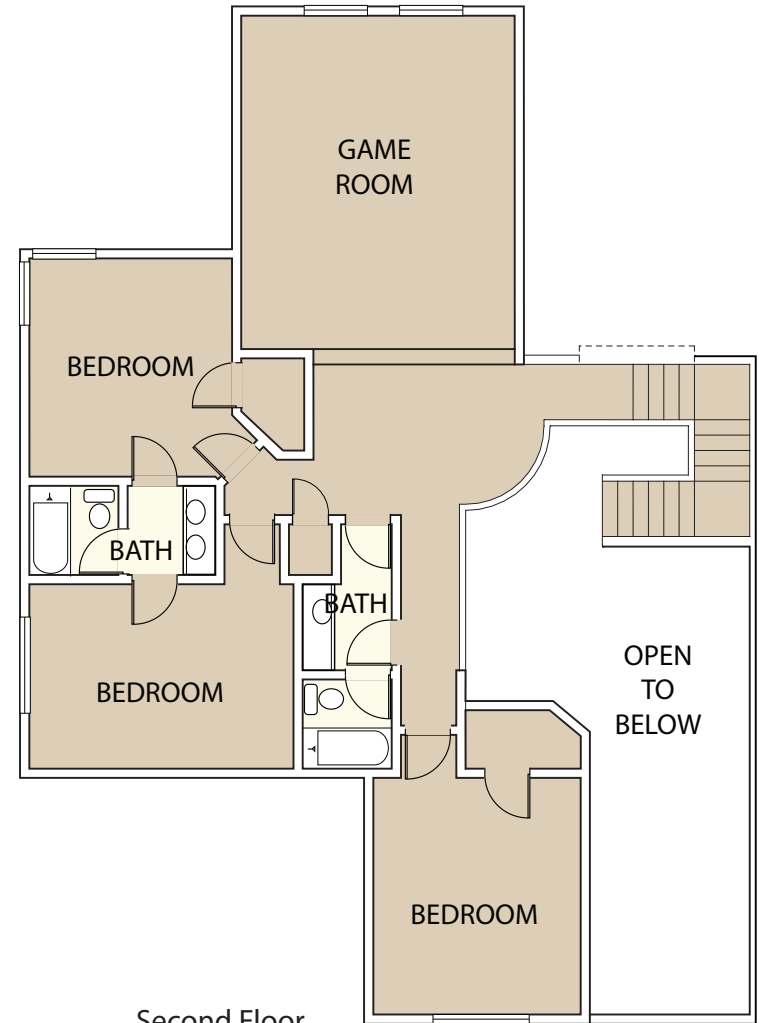

First Floor

Second Floor

<b>9300 La Puente</b>		
Michael J. Estes - <a href="http://www.eteamaustin.com">www.eteamaustin.com</a> Realtor/Team Leader/Listing and Buyers Agent <a href="mailto:michael@eteamaustin.com">michael@eteamaustin.com</a> - 512-788-6650		
Floor plan created by Studio 12 - <a href="http://www.studio12tours.com">www.studio12tours.com</a>		